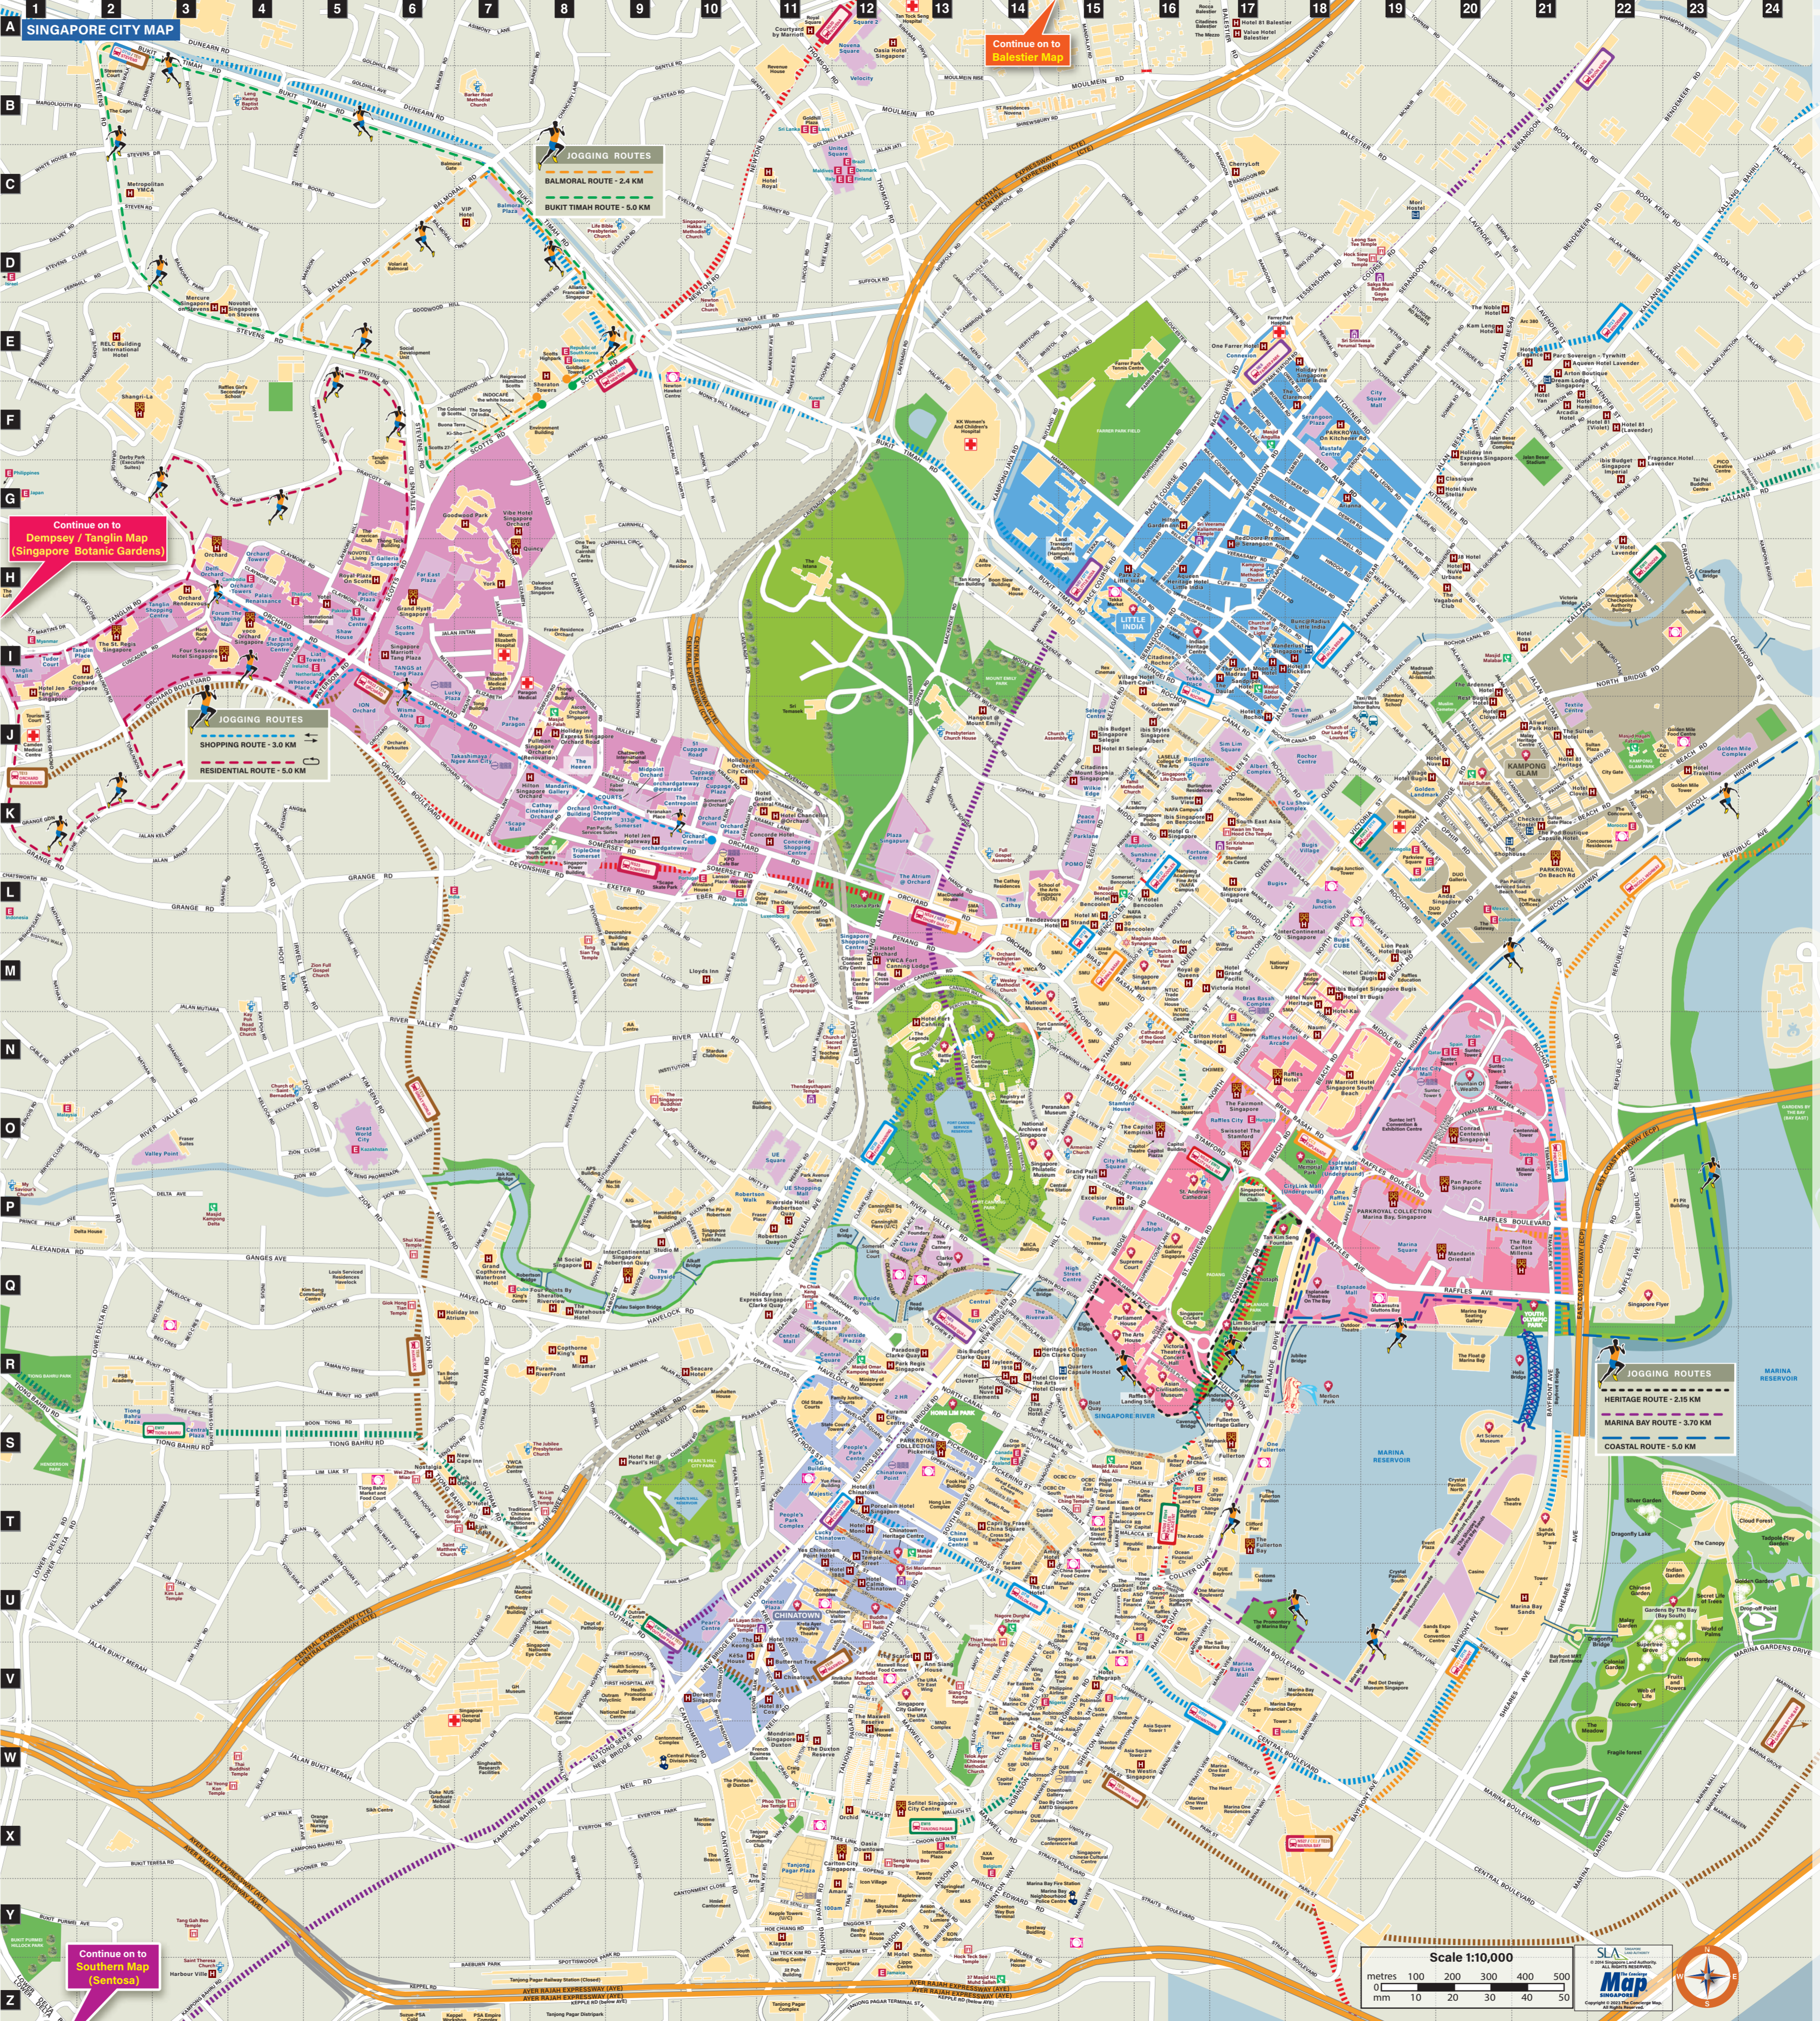

Places of Interest, Hotels, and Shopping Centres. Includes a QR code for digital maps and MRT map details.

Advertisement for LeisureFrontier, providing Coach Transportation, Limousine Service, Shuttle Service, Aircrew Transfer Service, MICE, and City Tours. Includes contact information and a QR code.